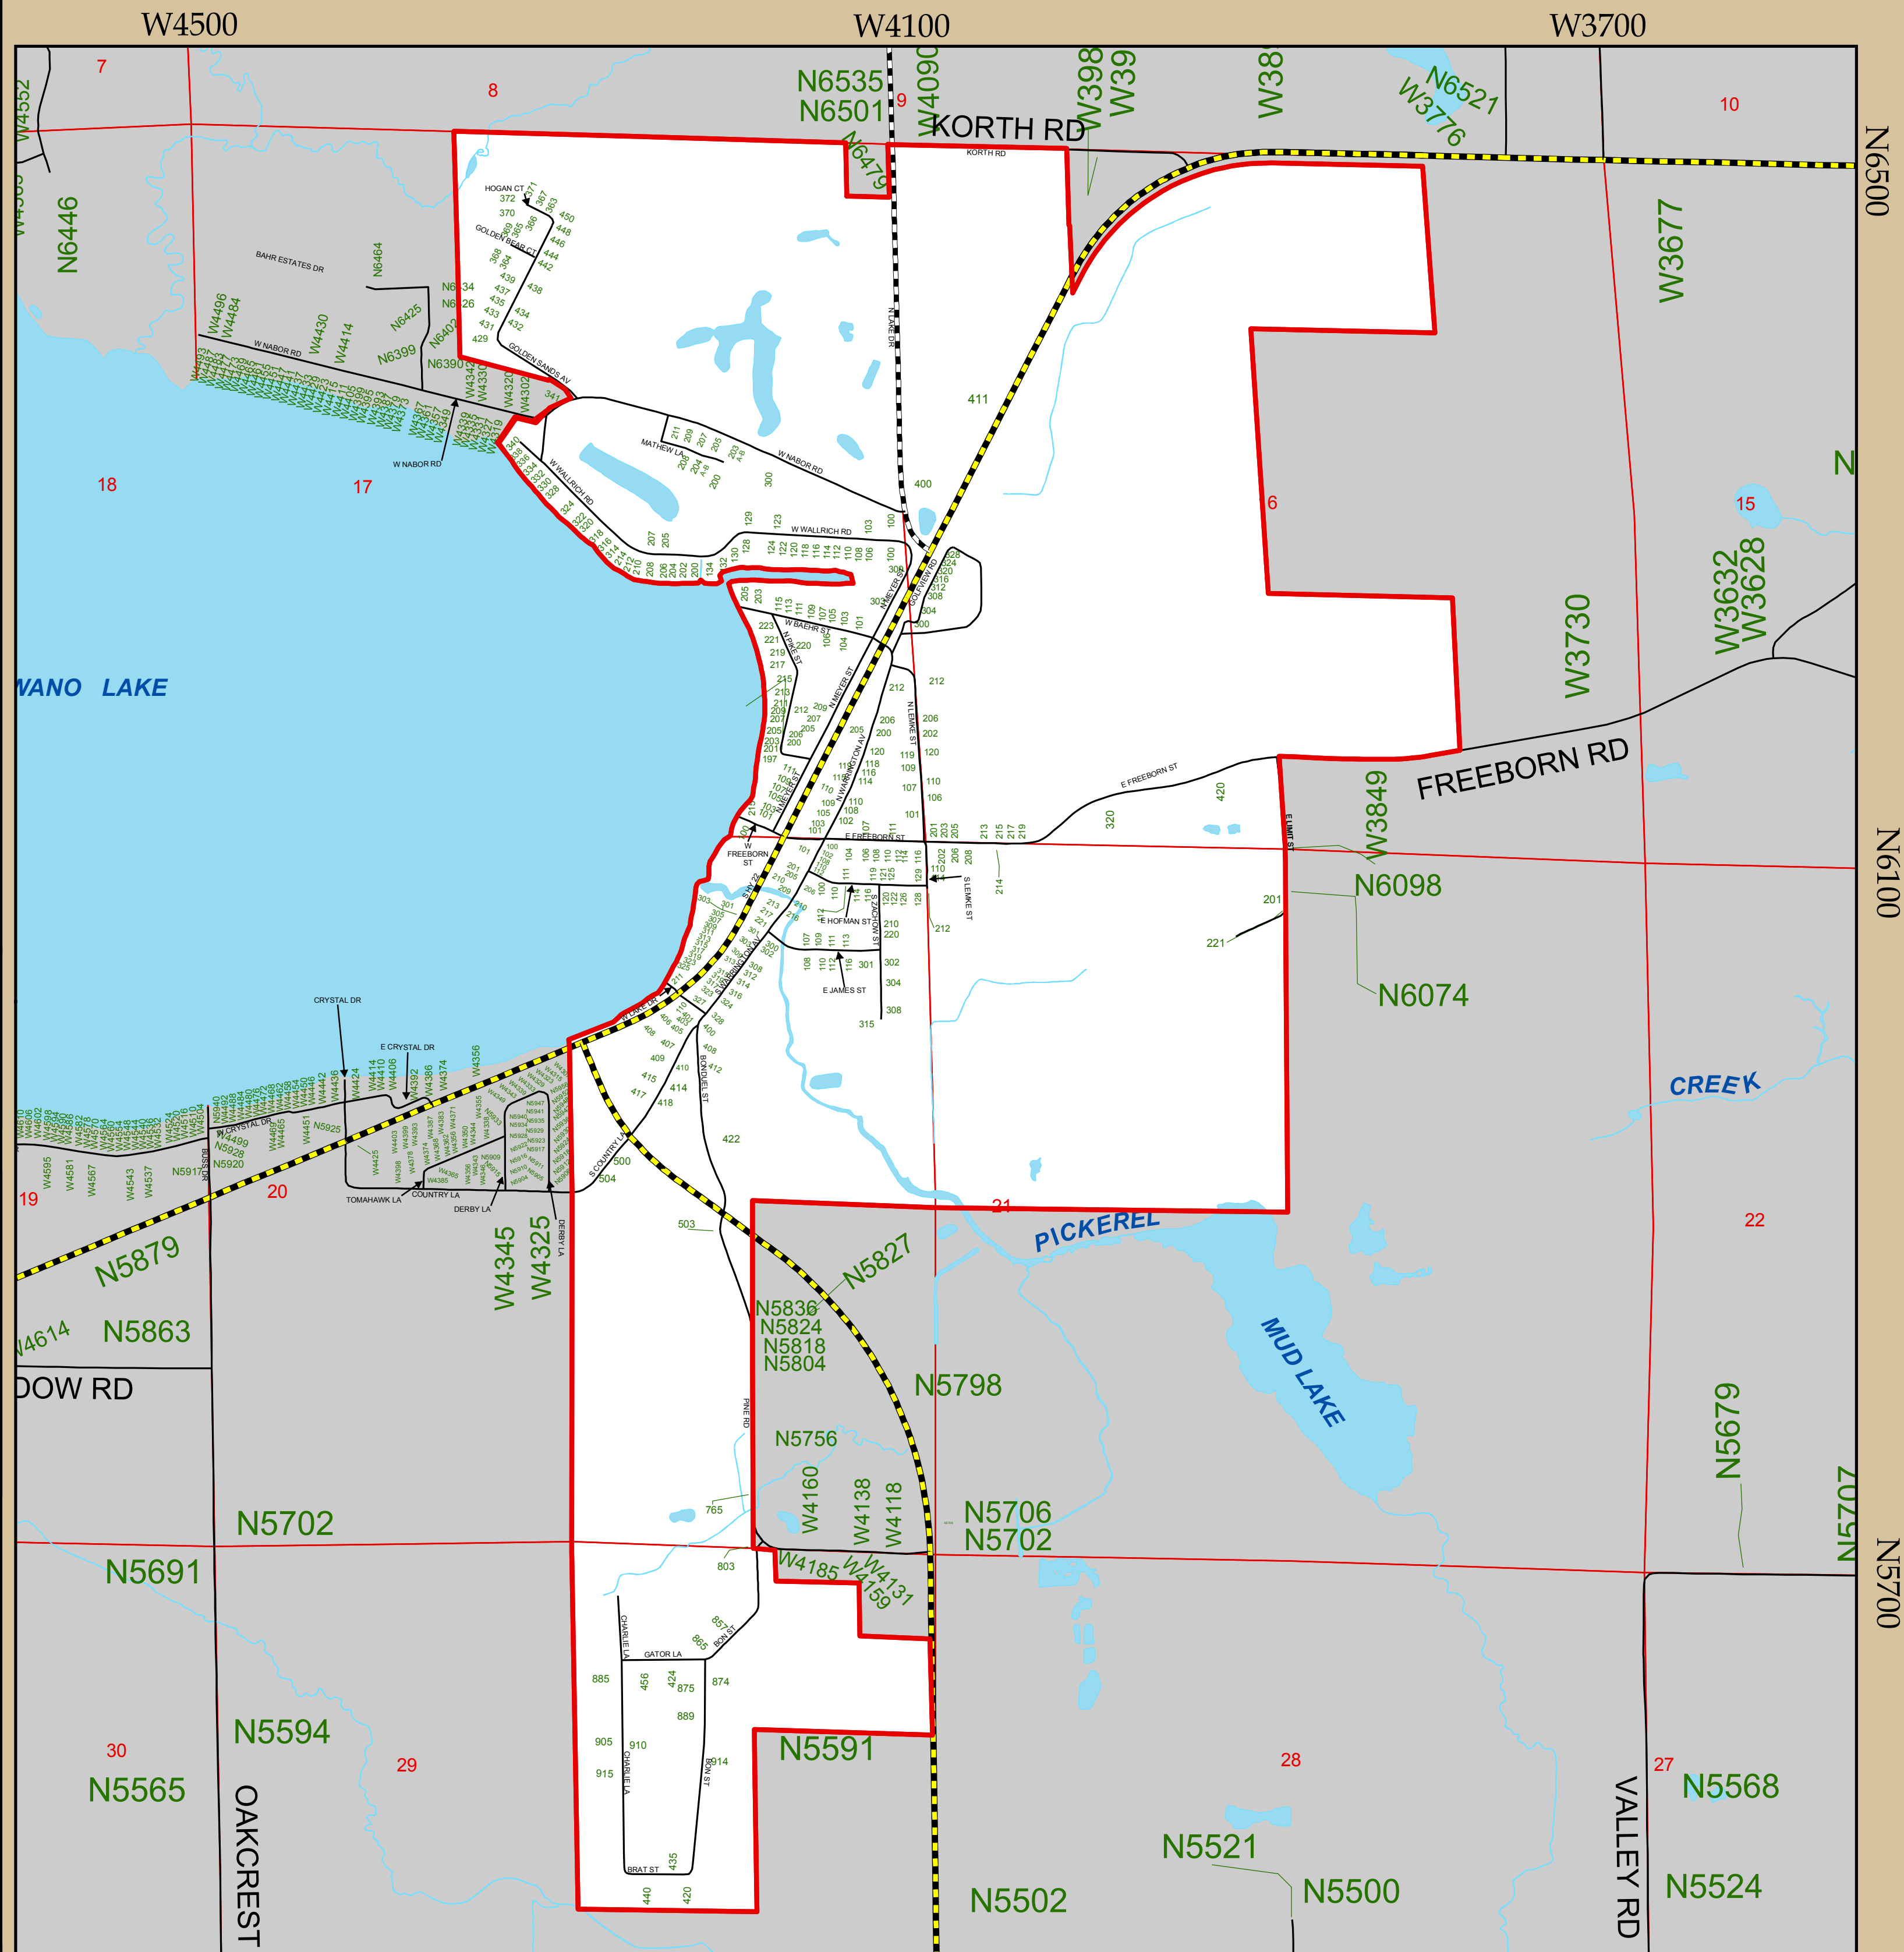

Village of Cecil

Legend

- Federal/State Highways
- County Highways
- Town/Municipal Roads
- Private Roads
- Railroads
- Waterbodies

Information depicted on this map was interpreted from digital orthophotography and various other land records. An attempt was made to accurately represent the information shown hereon, however, recent changes in the physical and cultural landscape many not be represented. This map is intended for planning and general use only. Please refer to the original source documents for detailed information. If you have any questions or discover any discrepancies on this map, please contact the Shawano County Technology Services Dept. 715-526-4614.

Cartography: Jenna Kerkhoff
 Shawano County Technology Services
 Date: 10 April 2014

Village of Cecil